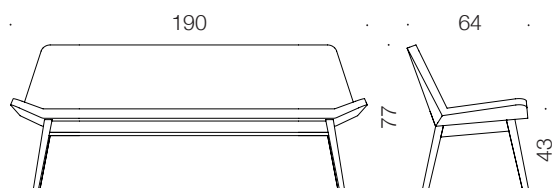

KOMBU k61/3 sofa

design Mikko Halonen

PRODUCTS DETAILS

Solid wood legs (oak / ash)
Wooden parts lacquered
Seat full upholstery with various fabric choice. Please see Fabrics sheet.
Fabric needed 4.5m/pc

Options

Legs : stained, painted