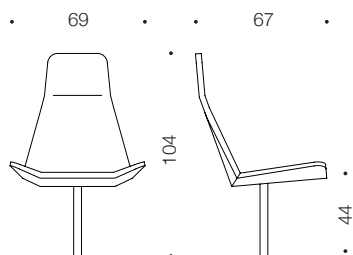

KOMBU k62 lobby easy chair

design Mikko Halonen

Kombu Lobby easy chair designed by Mikko Halonen complements the versatile Kombu series. Kombu Lobby has same memorable and easily approachable shape as other members of Kombu series. A touch of modern style combined with high back rest makes Kombu Lobby an elegant choice in lobbies and meeting rooms. Thanks to its high back rest and swiveling seat sitting in Kombu Lobby is enjoyable.

Kombu Lobby – easy chair has a painted steel base which is also available with return mechanism. Seat is fully upholstered

PRODUCTS DETAILS

Metal parts painted

Seat full upholstery with various fabric choice. Please see Fabrics sheet.