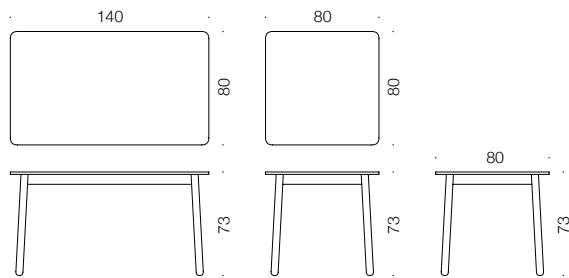

# SELLA x10 wooden table

design Timo Saarnio

Sella x10 table belongs to Sella series and its legs are made of solid wood which gives similar appearance as x11 chair. Tabletop can be laminated with veneer or laminate and standard color is black and white. The choice of surface treatment for x10 are lacquered, stained and painted. Standard size of the table is 80x80 and 140x80cm, height 73cm. Other sizes are available according to scheme.

## PRODUCT DETAILS

Solid wood legs and frames  
Plywood tabletop 18mm

Code	Size	Height
x10/80x80	80 x 80 cm	73 cm
x10/140x80	140 x 80 cm	73 cm

			Tabletop		
			Beech Lacquered	Oak / Ash Lacquered	White laminate
Legs	Beech	Lacquered	O	-	O
		Paint or stained	O	-	O
	Oak / Ash	Lacquered	-	O	O
		Paint or stained	-	O	O