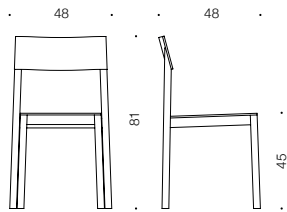

TEMPO t35 wooden Chair

design Timo Saarnio

Wooden universal chair. Strong wooden frame is hidden under thin formpressed seat and back which gives the chair an extremely simplified look. Hole in the seat makes possible to lift the chair by one hand.