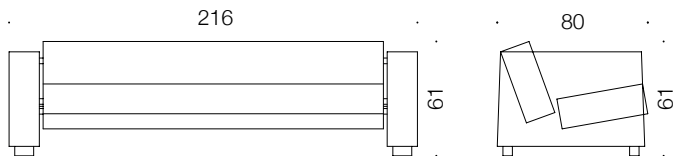

TEMPO t39/3 sofa

design Timo Saarnio

PRODUCT DETAILS

Legs solid oak

Full upholstery with various fabric choice. Please see Fabrics sheet.

Fabric needed 6.5m/pc

Options

Legs : stain, special color paint