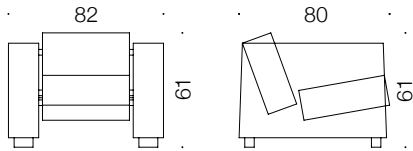

# TEMPO t39/1 easy chair

design Timo Saarnio

The wooden structure of the Tempo sofa is stout. The parts have been bolted together firmly. There is empty space between the parts to emphasize the structure of the sofa. The seat height is 38 cm and it and the length of the sofa can be adjusted according to the order. The legs have been stained black. The legs can be made to order from the same wood as the base of the coffee table.

## PRODUCT DETAILS

Frames and legs solid birch

Glass tabletop

Code	Size	Height
t49/50x50	50 x 50 cm	45 cm
t49/100x50	100 x 50 cm	45 cm