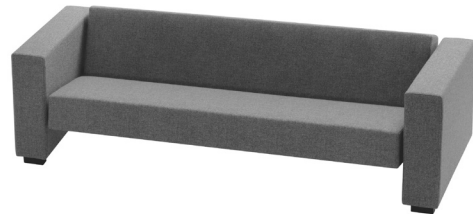

# TEMPO t39/1 easy chair

design Timo Saarnio

The wooden structure of the Tempo sofa is stout. The parts have been bolted together firmly. There is empty space between the parts to emphasize the structure of the sofa. The seat height is 38 cm and it and the length of the sofa can be adjusted according to the order. The legs have been stained black. The legs can be made to order from the same wood as the base of the coffee table.

## PRODUCT DETAILS

Legs solid oak

Full upholstery with various fabric choice. Please see Fabrics sheet.

Fabric needed 3.2m/pc

### Options

Legs : stain, special color paint

# TEMPO t39/3 sofa

design Timo Saarnio