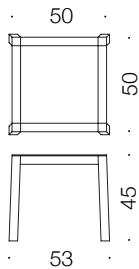

## PRODUCT DETAILS

Frames and legs solid birch

Glass tabletop

Code	Size	Height
t49/50x50	50 x 50 cm	45 cm
t49/100x50	100 x 50 cm	45 cm